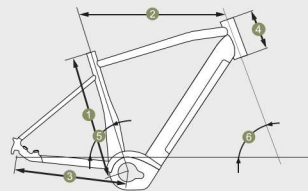

E-ELEGANCE RD - 750Wh

Art. No.: WAVE: 415688/ UNISEX: 415689 / MAN: 415690

SPECIFICATIONS

- FRAME** KnK KL28-691/693/695F1
- FORK** HL CH-109D painted
- COLOUR** Black matt
- KICKSTAND** Ursus Wave rear 40
- HEADPARTS** Acros AZF-592 integrated cables
- CRANK** Miranda + direct mount Chain Flow Chaining
- CHAINGUARD** Hesling Bosch G3 38T
- PEDAL** Marwi SP880 Sandblock
- CHAIN** KMC X10
- REAR DERAILLEUR** /
- FRONT DERAILLEUR** Shimano Deore T6000
- SHIFTING LEVERS** Shimano Deore M4100
- FREEWHEEL** /
- CASSETTE** Shimano HG5010 11-36T
- RIM** Radi Vision 622-25 DB 36H
- HUB FRONT** Shimano TX505 36H QR
- HUB REAR** Shimano TX505 10sp 36H QR
- TIRES** Schwalbe Energizer Plus 50-622 Black / Road Cruiser 47-622 Brown
- HANDLE BAR** HL NR-AL-124 640mm
- STEM** Satori Python
- GRIPS** Velo VLG-617A dark grey / Brown
- SADDLE** Velo VL-8089 dark grey / Brown
- SEAT POST** HL SP-371 suspension 31,6x300mm
- SEAT CLAMP** Promax MX-27
- BRAKES** Shimano MT-200
- ROTORs** Shimano rotor RT10 160mm & 180mm
- CARRIER** Racktime 2Legs 00812-D
- STRAPS** Belico Stelvio
- MUDGUARD** Curana Alloy 55mm painted
- FRONT LIGHT** Lezyne E70 200lumen
- REAR LIGHT** Buechel Edge Stoptech E-bike
- LOCK** Axa Block XXL Bosch PT 1 key solution

BOSCH PARTS | **BOSCH** ePowered

BATTERY
BOSCH POWERTUBE
750WH + 4A CHARGER

MOTOR
BOSCH PERFORMANCE LINE - BES3
75 NM

DISPLAY
BOSCH INTUVIA 100

GEOMETRY

WAVE

	1	2	3	4	5	6
M	450mm	625mm	485mm	180mm	75°	70°
L	500mm	625mm	485mm	180mm	75°	70°
XL	550mm	625mm	485mm	180mm	75°	70°

UNISEX

	1	2	3	4	5	6
M	450mm	625mm	485mm	180mm	75°	70°
L	500mm	625mm	485mm	180mm	75°	70°
XL	550mm	625mm	485mm	180mm	75°	70°

MAN

	1	2	3	4	5	6
M	520mm	625mm	485mm	180mm	75°	70°
L	560mm	625mm	485mm	180mm	75°	70°
XL	600mm	625mm	485mm	180mm	75°	70°